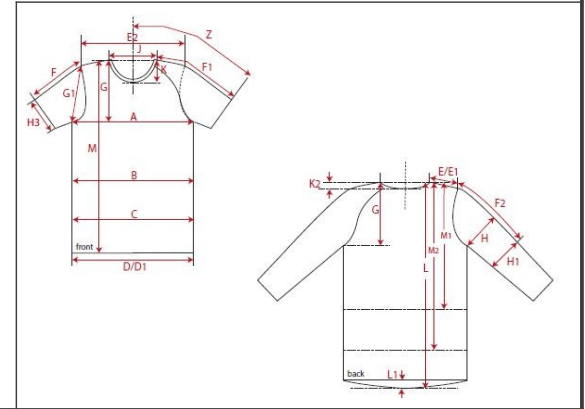

Fertigmaße in cm für Größe measurements in cm for size	CODE	TOLERANCE (+/-)	XS	IS	S	IS	M	IS	L	IS	XL	IS	XXL	IS	3XL	IS	4XL	IS	5XL	IS	6XL	IS	
front length from HSP (center 5 cm longer than sides)	M	1			74.00		76.00		78.00		80.00		82.00										
1/2 chest width	A	1			51.50		54.00		56.50		59.00		62.50										
shoulder to shoulder	E2	1			49.00		51.00		53.50		56.00		58.50										