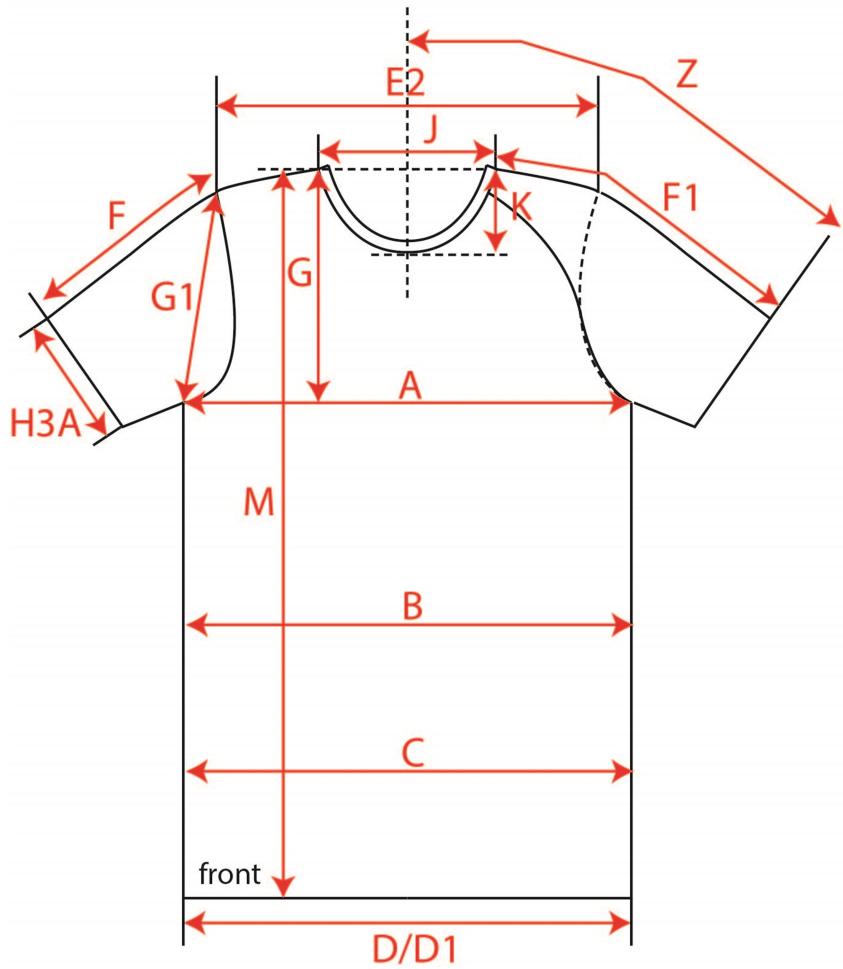

# Measurement Sketch

ORDER	SEASON	CLIENT	BRAND
	SS22	n/a	Build your Brand
STYLE CODE	STYLE NAME	GENDER	SUPPLIER
BY004	T-Shirt Round Neck	Male	71322

# Style Measurement View for Client

ORDER	SEASON	CLIENT	BRAND
	SS22	n/a	Build your Brand
STYLE CODE	STYLE NAME	GENDER	SUPPLIER
BY004	T-Shirt Round Neck	Male	71322

<b>Basic Measurement Chart</b>	11	S-5XL	BY004	Base Size	M
--------------------------------	----	-------	-------	-----------	---

-	Measurements (values)	XS	S	M	L	XL	XXL	3XL	4XL	5XL	6XL	7XL	8XL	Tol. +/-
M	front length from HSP	71,5	73,5	75,5	77,5	79,5	81,5	82,5	83,5	84,5	85,5	86,5	87,5	1,0
A	1/2 chest width	45,5	48,5	51,5	54,5	57,5	60,5	65,0	69,5	74,0	78,5	83,0	87,5	1,0
D	1/2 hem width	45,5	48,5	51,5	54,5	57,5	60,5	65,0	69,5	74,0	78,5	83,0	87,5	1,0
F	sleeve length from shoulder (set in)	20,0	20,5	21,0	22,0	23,0	24,0	24,5	25,0	25,5	26,0	26,5	27,0	1,0

### Basic Measurement Chart

11	S-5XL	BY004	Base Size	M
----	-------	-------	-----------	---

-	Measurements (values)	XS	S	M	L	XL	XXL	3XL	4XL	Comment
M	front length from HSP	71,5	73,5	75,5	77,5	79,5	81,5	82,5	83,5	
A	1/2 chest width	45,5	48,5	51,5	54,5	57,5	60,5	65,0	69,5	
D	1/2 hem width	45,5	48,5	51,5	54,5	57,5	60,5	65,0	69,5	
F	sleeve length from shoulder (set in)	20,0	20,5	21,0	22,0	23,0	24,0	24,5	25,0	