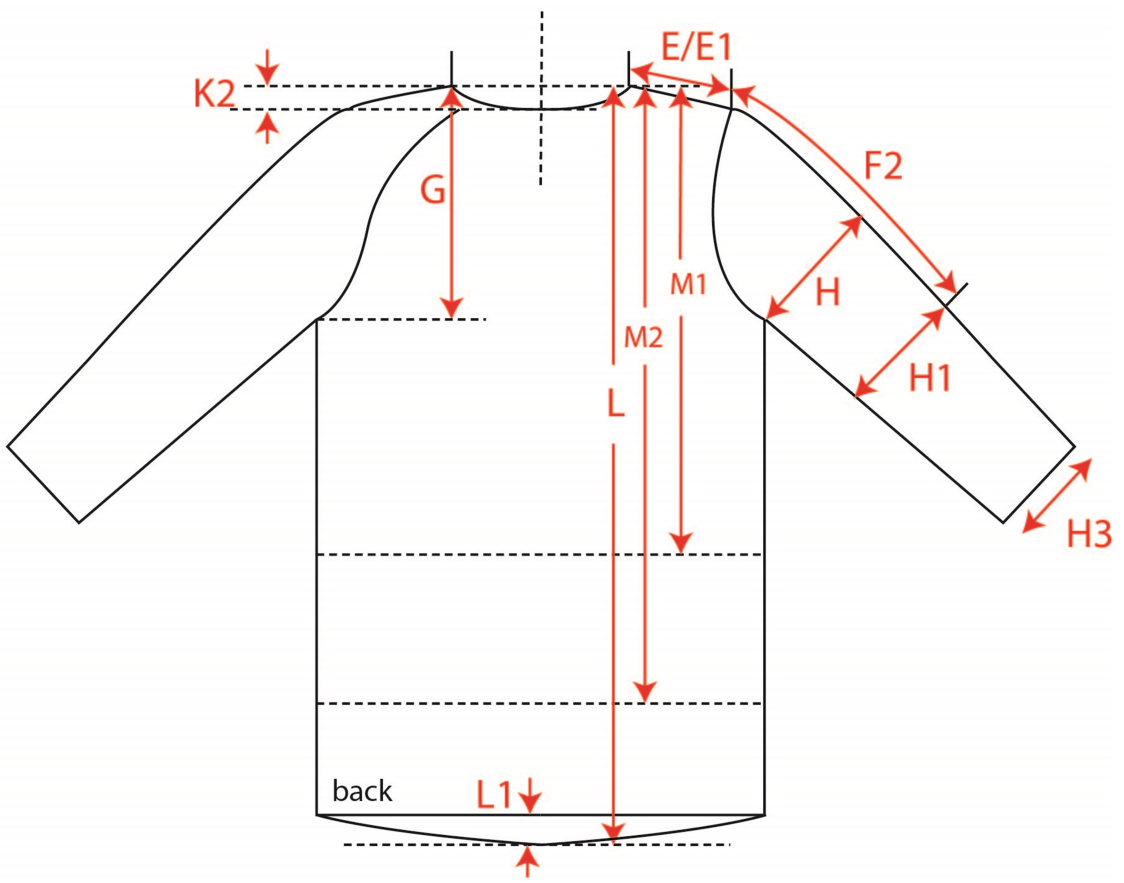

# Measurement Sketch

ORDER	SEASON	CLIENT	BRAND
	SS22	n/a	Build your Brand
STYLE CODE	STYLE NAME	GENDER	SUPPLIER
BY004	T-Shirt Round Neck	Male	71322

# Style Measurement View for Client

ORDER	SEASON	CLIENT	BRAND
	SS22	n/a	Build your Brand
STYLE CODE	STYLE NAME	GENDER	SUPPLIER
BY004	T-Shirt Round Neck	Male	71322

<b>Basic Measurement Chart</b>	11	S-5XL	BY004	Base Size	M
--------------------------------	----	-------	-------	-----------	---

-	Measurements (values)	XS	S	M	L	XL	XXL	3XL	4XL	5XL	6XL	7XL	8XL	Tol. +/-
M	front length from HSP	71,5	73,5	75,5	77,5	79,5	81,5	82,5	83,5	84,5	85,5	86,5	87,5	1,0
A	1/2 chest width	45,5	48,5	51,5	54,5	57,5	60,5	65,0	69,5	74,0	78,5	83,0	87,5	1,0
D	1/2 hem width	45,5	48,5	51,5	54,5	57,5	60,5	65,0	69,5	74,0	78,5	83,0	87,5	1,0
F	sleeve length from shoulder (set in)	20,0	20,5	21,0	22,0	23,0	24,0	24,5	25,0	25,5	26,0	26,5	27,0	1,0

### Basic Measurement Chart

11	S-5XL	BY004	Base Size	M
----	-------	-------	-----------	---

-	Measurements (values)	XS	S	M	L	XL	XXL	3XL	4XL	Comment
M	front length from HSP	71,5	73,5	75,5	77,5	79,5	81,5	82,5	83,5	
A	1/2 chest width	45,5	48,5	51,5	54,5	57,5	60,5	65,0	69,5	
D	1/2 hem width	45,5	48,5	51,5	54,5	57,5	60,5	65,0	69,5	
F	sleeve length from shoulder (set in)	20,0	20,5	21,0	22,0	23,0	24,0	24,5	25,0	